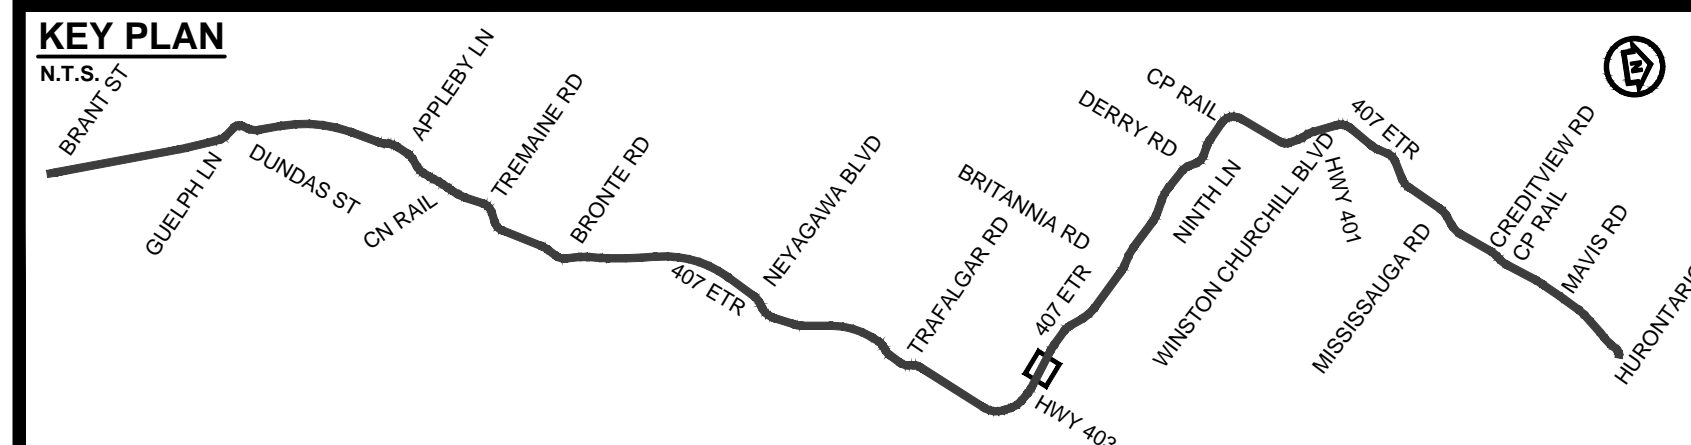

DRAWING NAME: J:\07\7624 ON-MTO 407 TRANSITWAY WC TO BRANTTTS General03 - Drawings\2 - Plates\ERR Plan and Profile\407 TM4-Plate 42.dwg
 MODIFIED: Apr 16, 2020 3:18pm
 CREATED:

407 TRANSITWAY
 WEST OF BRANT STREET TO WEST OF HURONTARIO STREET
 G.W.P. 16-20003, CA 2016-E-0038
 PLAN AND PROFILE
 STA. 37+480 TO STA. 38+120

PLATE
42
 DATE
 11/20/2019