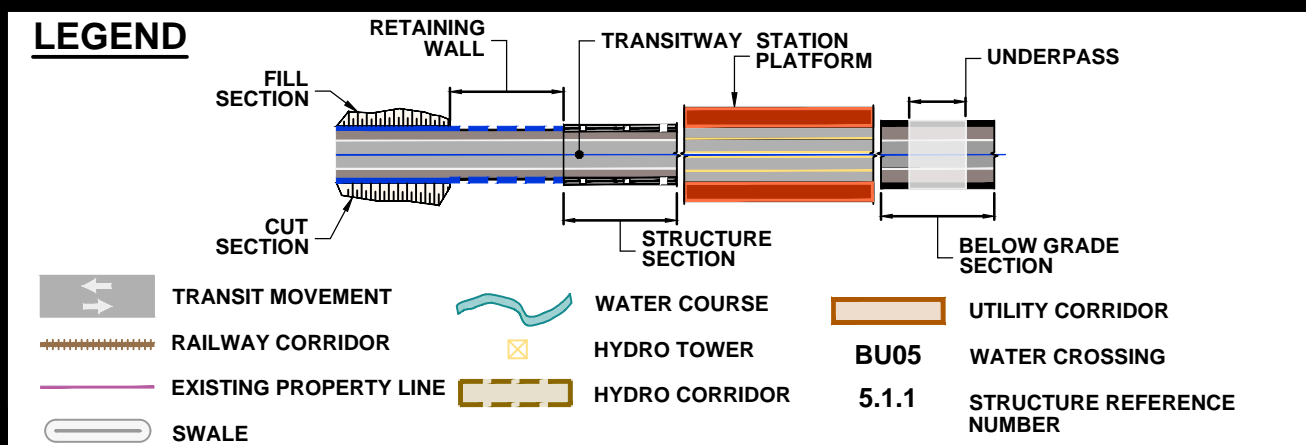

DRAWING NAME: J:\07\7624 ON-MTO 407 TRANSITWAY WC TO BRANTTTS General03 - Drawings\2 - Plates\ERR Plan and Profile\407 TM4-Plate 42.dwg
 MODIFIED: Apr 16, 2020 3:18pm
 CREATED:

407 TRANSITWAY
 WEST OF BRANT STREET TO WEST OF HURONTARIO STREET
 G.W.P. 16-20003, CA 2016-E-0038
 PLAN AND PROFILE
 STA. 37+480 TO STA. 38+120